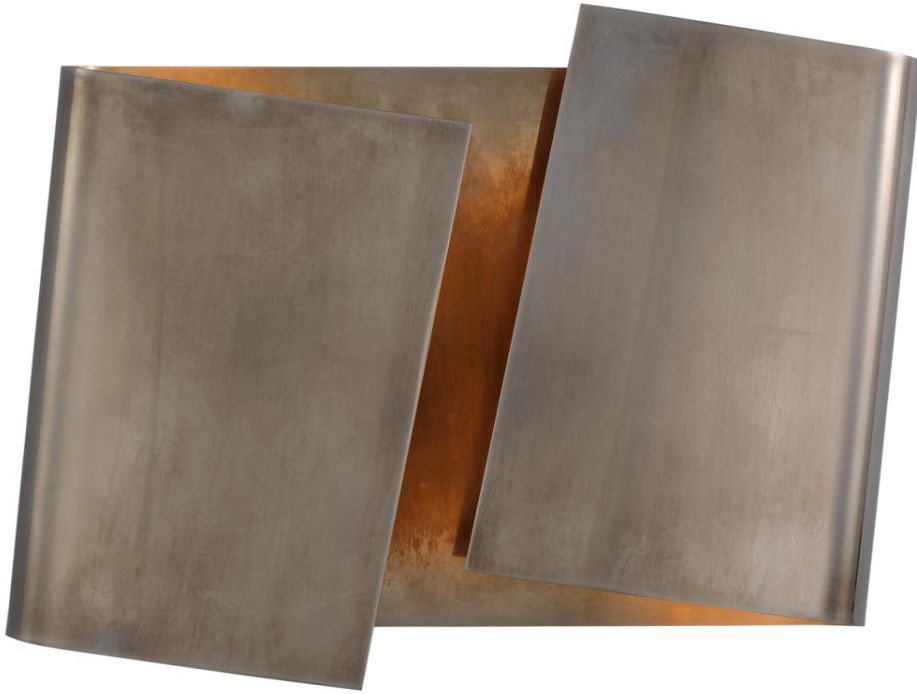

Piel Right Twisted Sconce

KW2631AB

Materials Shown

Antique-Burnished Brass

Available in

**Antique-Burnished Brass
Bronze
Pewter**

Dimensions

O/A Height: 11.5"

Width: 13"

Extension: 2.5"

Backplate: 8.5" x 10" Rectangle

Socket

Dedicated LED

Wattage

20w (1600lm)

Weight

7lbs

Piel Right Twisted Sconce

KW2631PWT

Materials Shown

Pewter

Available in

Antique-Burnished Brass

Bronze