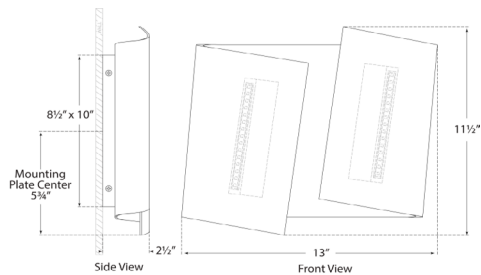

Piel Right Twisted Sconce

KW2631AB

Materials Shown

Antique-Burnished Brass

Available in

**Antique-Burnished Brass
Bronze
Pewter**

Dimensions

O/A Height: 11.5"

Width: 13"

Extension: 2.5"

Backplate: 8.5" x 10" Rectangle

Socket

Dedicated LED

Wattage

20w (1600lm)

Weight

7lbs