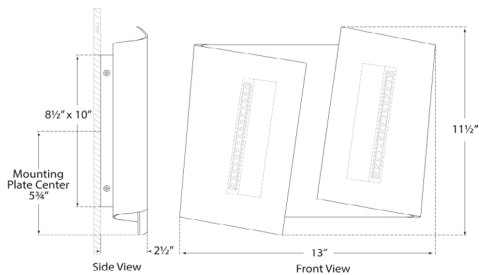

Piel Right Twisted Sconce

KW2631PWT

Materials Shown

Pewter

Available in

Antique-Burnished Brass

Bronze

Pewter

Dimensions

O/A Height: 11.5"

Width: 13"

Extension: 2.5"

Backplate: 8.5" x 10" Rectangle

Socket

Dedicated LED

Wattage

20w (1600lm)

Weight

7lbs